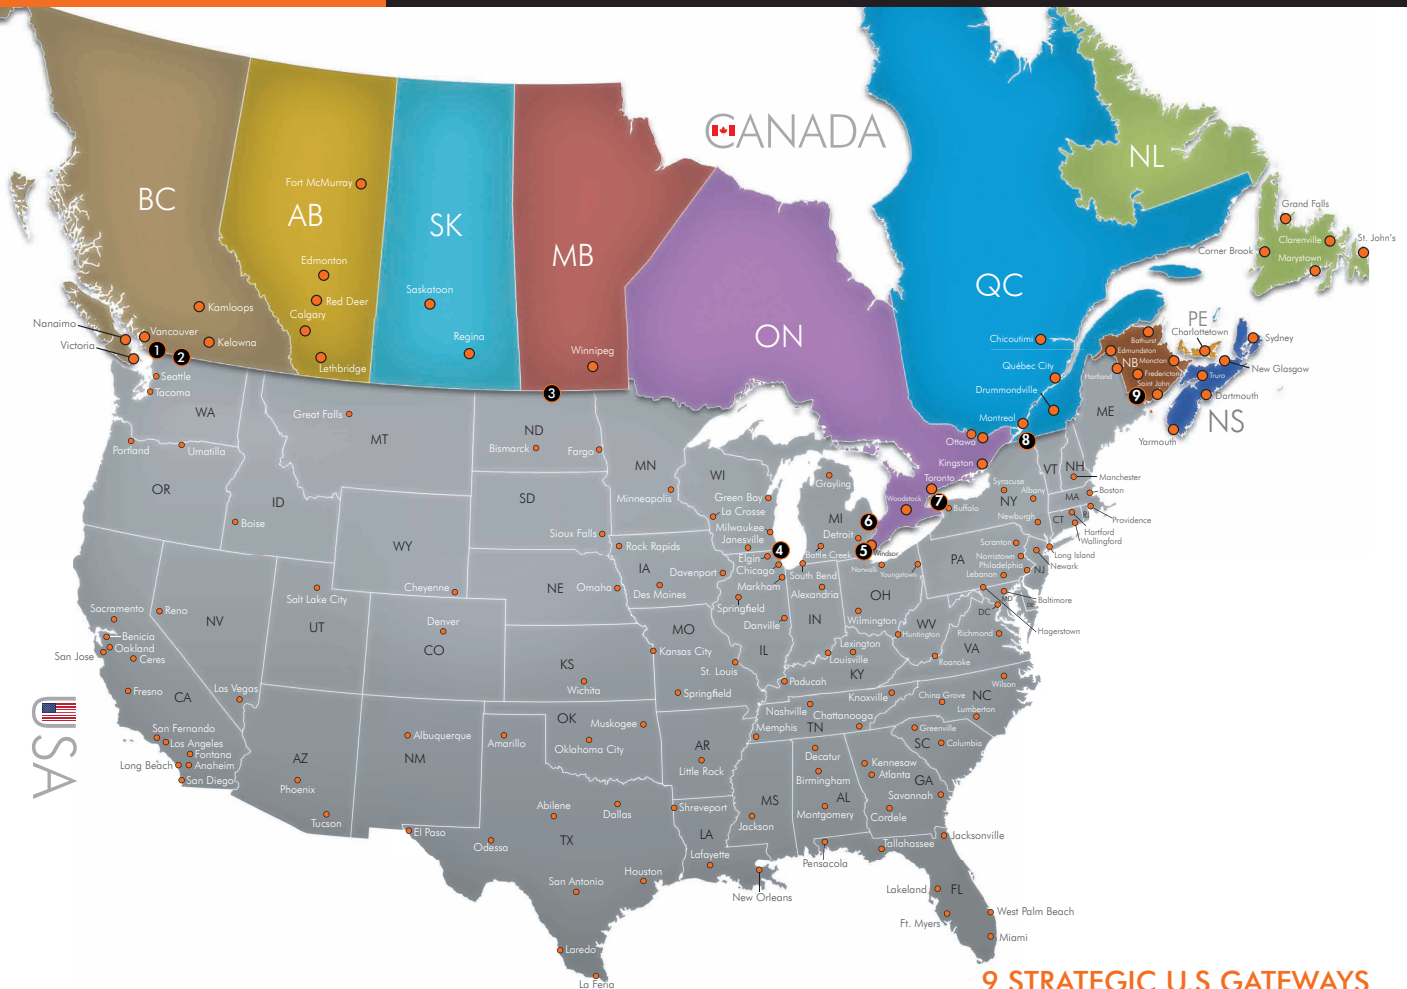

Day & Ross Freight Terminal Locations

PICK YOUR POINT. WE'LL GET IT THERE.

40 TERMINALS REACHING OVER **90%** OF CANADIANS

40 TERMINALS ACROSS CANADA

9 STRATEGIC U.S. GATEWAYS Canada/U.S. Service Centres

BRITISH COLUMBIA Kamloops Kelowna Nanaimo Vancouver Victoria	MANITOBA Winnipeg	NEW BRUNSWICK Bathurst Edmundston Fredericton Hartland Moncton Saint John	PRINCE EDWARD ISLAND Charlottetown	Vancouver, BC/Sacramento, CA Vancouver, BC/Tacoma, WA Winnipeg, MB/Janesville, WI Toronto, ON/Chicago, IL Toronto, ON/Detroit, MI (<i>Hazmat</i>) Windsor, ON/Detroit, MI Toronto, ON/Bufalo, NY Montreal, QC/Albany, NY Saint John, NB/Manchester, ME
ALBERTA Calgary Edmonton Fort McMurray Lethbridge Red Deer	ONTARIO Kingston Ottawa (2) Toronto Windsor Woodstock	NOVA SCOTIA Dartmouth New Glasgow Sydney Truro Yarmouth	NEWFOUNDLAND AND LABRADOR Clarenville Corner Brook Grand Falls Marystown St. John's	
SASKATCHEWAN Regina Saskatoon	QUEBEC Chicoutimi Drummondville Montreal Quebec City			

FREIGHT TO THE POINT™

1.866.DAY.ROSS | [in](#) [t](#) [f](#) | www.dayross.com

Platinum member